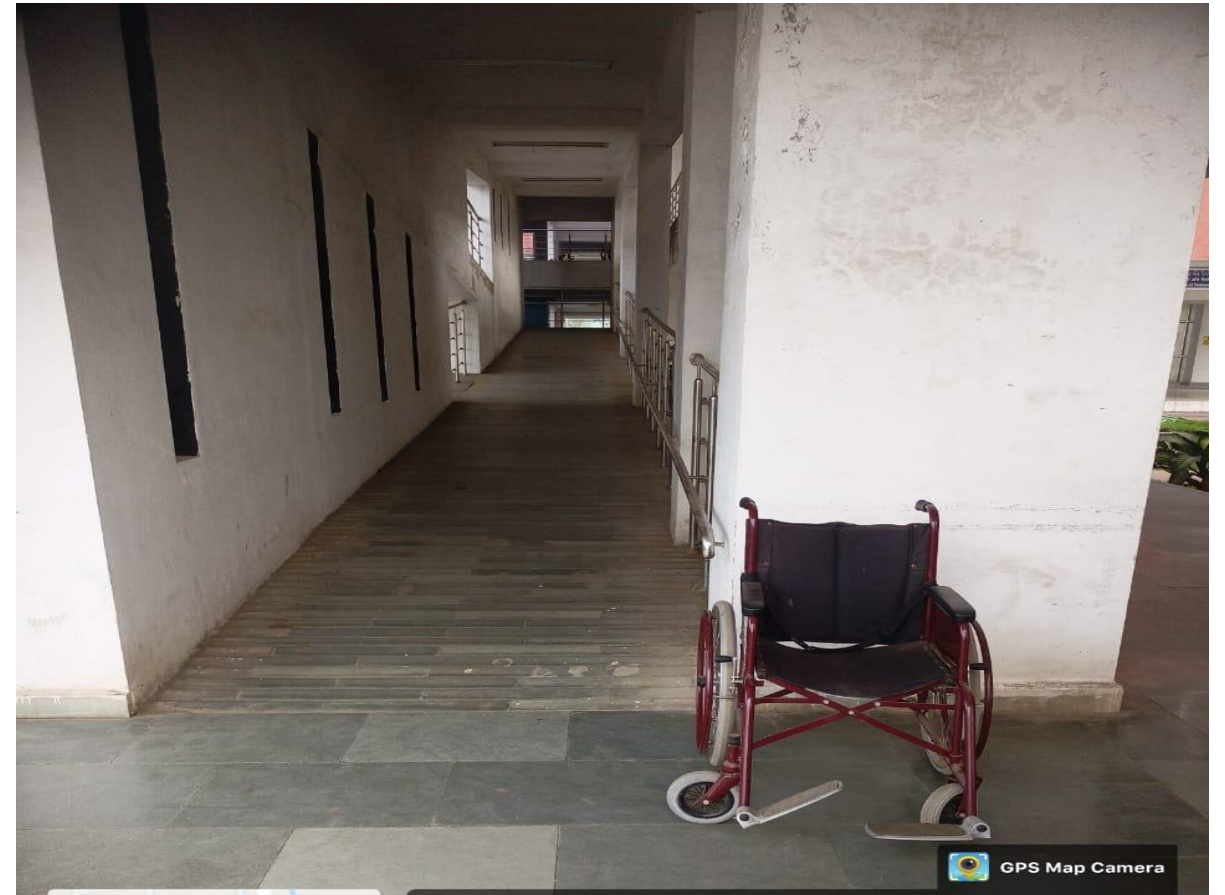

Dr. APJ Abdul Kalam Government College Divyang Facilities

Lift

Wheelchair and Ramp

Disabled-friendly washrooms

Signage including tactile path, lights, display boards and signposts

Divyang Rest Room Girls Common Room

Divyang Rest Room Boys Common Room

Scribe for Examination